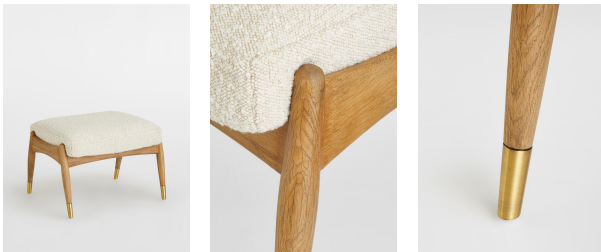

SOHO HOME

Theodore Footstool, Boucle, Us

£450 Regular

£383 SOHO HOME+

Product details

Taking cues from vintage-inspired designs at 40 Greek Street, our Theodore footstool will add a fresh focal point to your living space. It has a comfortable, deep-sit shape with a down and feather-wrapped foam cushion upholstered in boucle. The tapered oak-wood frame and brass detailing on the legs complement the clean lines.

- Tapered oak-wood frame
- Brass-detailed legs
- Upholstered in boucle
- Feather and down-wrapped foam cushion
- Inspired by 40 Greek Street

Dimensions

H45 x W55 x D44cm / H16 x W22 x D17"

Weight

5kg / 11lbs

Details

Seat depth: 16"

Seat width: 20"

Seat height: 16"

Assembly required: No

Removable legs: No

Removable cushions: No

Frame: Oak

Legs: Oak

Fabric: Boucle

Composition: 54% Polyester 46% Acrylic

Filling: Foam with fibre

Care instructions: Professional upholstery cleaning