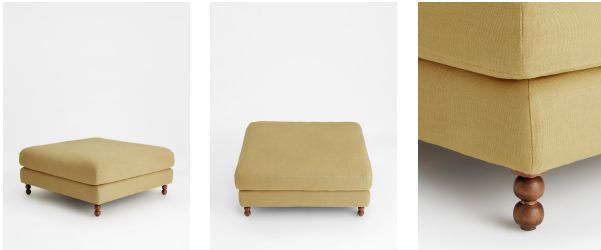

SOHO HOME

Audrey Square Ottoman, Linen Antelope

£1,395 Regular

£1,186 SOHO HOME+

Product details

Inspired by the classic interiors of Babington House, our Audrey ottoman is cut from linen with a feather-wrapped foam seat cushion. Pair it with the Audrey loveseat and sofa for a coordinated living room scheme.

- Linen square ottoman
- FSC-certified solid hardwood frame
- Deep-sit lounge style
- Feather-wrapped foam cushion
- Solid wood bobbin legs
- Inspired by Babington House

Dimensions

H49 x W100 x D100cm / H19 x W39 x D39"

Weight

28kg / 61.7lbs

Details

Seat height: 49cm
Assembly required: Yes
Removable legs: No
Removable cushions: No
Frame: FSC certified Birch and Engineered Hardwood
Feet: FSC certified Birch
Fabric: 100% Linen
Filling: Feather filled comfortwrap cushion
Care instructions: Professional upholstery cleaning