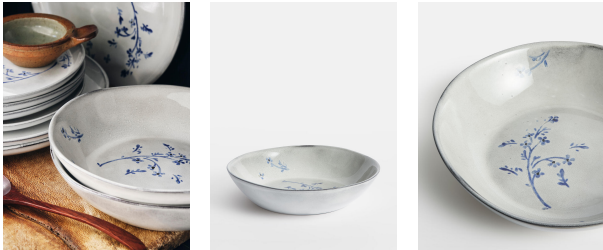

## Everly Pasta Bowl, Set Of Four

£68 Regular

£58 Membership

### Product details

Our Floral collection finds inspiration in the wildflower meadows that surround the cabins at Soho Farmhouse. Each individual piece is crafted from durable stoneware in Portugal and hand painted with a floral pattern, before being finished with a glaze that makes it completely unique.

- Stoneware pasta bowls
- Hand painted with wild prairie flower pattern
- Finished with a hand-applied glaze
- Crafted in Portugal
- Ideal for everyday dining
- Inspired by Soho Farmhouse