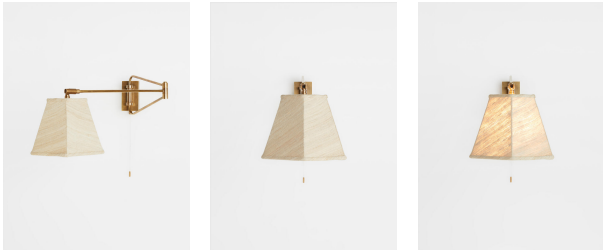

### Product details

The limited-edition reading light was designed for Soho House Chicago and is now used everywhere from Babington House to Soho House Paris. With a nod to 1950s studio wall lights, it combines vintage style with modern functionality, and is ideal for a bedside or reading corner.

- Adjustable, wall-mounted reading light in blackened brass finish
- Hinged arm and pivoting shade
- Frosted glass disc diffuses glare without compromising light
- Flick switch on wall fixture
- Wall mural by Italian artist, Roberto Ruspoli

## Details

Materials: Brass and Glass  
Cable & Ceiling Rose  
Height Adjustable: Yes  
Ceiling Rose Diameter: 6.3cm

Bulb Specification  
Bulb(s) Included: No  
Bulb required: 1 / E14 LED only / 10W Max