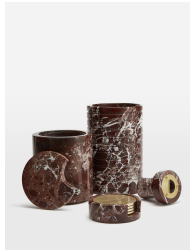

SOHO HOME

Atlee Bottle Opener, Red

£55 Regular

£47 SOHO HOME+

Available in

Red

Product details

The Atlee bottle opener is crafted from a weighty Rosso Levanto marble from Turkey, with deep cherry-red tones and white veining. Inspired by the marble decor seen throughout 180 House, the bar utensil is fitted with a stainless-steel bottle opener and built-in magnet.

- Marble bottle opener
- Rosso Levanto marble from Turkey with unique veining
- Variations in the stone
- Stainless-steel fitting
- Inspired by 180 House

Dimensions

H8.6 x W7.5 x D7.5cm / H3.4 x W3 x D3"