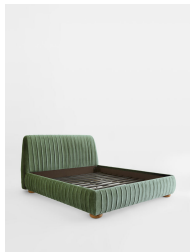

SOHO HOME

Vivienne Bed, King, Velvet Deep Green Us

£2,995 Regular

£2,546 SOHO HOME+

Sizes

California King, Full, Queen, King

Available in

- Velvet Cinnamon
- Velvet Deep Green
- Velvet Fern
- Velvet Honey
- Velvet Indigo

Product details

Inspired by our members' most-loved Vivienne sofa, the Vivienne bed is fully upholstered in velvet with pleated stitch detailing and oversized wooden bun feet. Make it the focal point of your bedroom to ground your sleeping space.

- Velvet king bed
- Fully upholstered in cotton velvet
- Oversized solid oak bun feet
- Pleated stitch detailing
- Available in four sizes

Dimensions

Height :115 cm
Width :209 cm
Depth :231 cm
Weight :109 kg