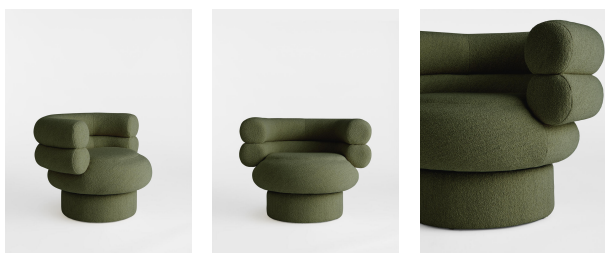

Rolland Armchair, Italian Boucle Deep Green, Us

£1,995 Regular

£1,696 SOHO HOME+

Product details

Shaped for optimal comfort and visual impact, the Rolland armchair invites you to relax and sink into its raked back and sprung seat. The retro-inspired chair is crafted from soft Italian boucle and is characterised by a swivel base that provides a playful touch. Use it to break up an open-plan space and reference the styles seen in Soho House Rome.

- Italian boucle chair
- Swivel base
- Sprung seat
- Raked back
- Retro inspired
- Inspired by Soho House Rome

Dimensions

H73 x W95 x D87cm / H29 x W37 x D34"

Weight

33.7kg / 74.3lbs

Details

Arm height: 29"
Seat height: 18"
Seat depth: 24"
Seat width: 22"
Under seat clearance: 9"
Assembly required: No
Removable legs: No
Removable cushions: No
Frame: FSC certified Engineered Hardwood
Legs: Built in iron swivel base
Fabric: Boucle
Composition: 34% Viscose, 17% Wool, 8% Polyester, 4% Linen , 4% Cotton, 33% Polycotton
Filling: Foam with Fibre
Care instructions: Professional upholstery cleaning