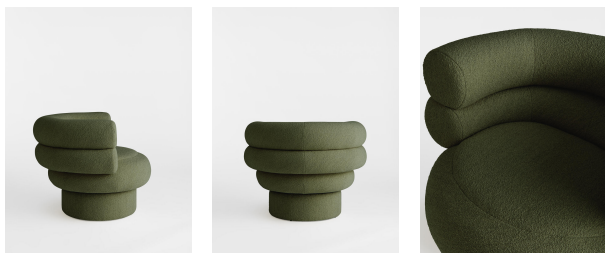

Rolland Armchair, Italian Boucle Deep Green, Us

£1,995 Regular

£1,696 SOHO HOME+

Product details

Shaped for optimal comfort and visual impact, the Rolland armchair invites you to relax and sink into its raked back and sprung seat. The retro-inspired chair is crafted from soft Italian boucle and is characterised by a swivel base that provides a playful touch. Use it to break up an open-plan space and reference the styles seen in Soho House Rome.

- Italian boucle chair
- Swivel base
- Sprung seat
- Raked back
- Retro inspired
- Inspired by Soho House Rome

Dimensions

H73 x W95 x D87cm / H29 x W37 x D34"

Weight

33.7kg / 74.3lbs

Details

Arm height: 29"
Seat height: 18"
Seat depth: 24"
Seat width: 22"
Under seat clearance: 9"
Assembly required: No
Removable legs: No
Removable cushions: No
Frame: FSC certified Engineered Hardwood
Legs: Built in iron swivel base
Fabric: Boucle
Composition: 34% Viscose, 17% Wool, 8% Polyester, 4% Linen , 4% Cotton, 33% Polycotton
Filling: Foam with Fibre
Care instructions: Professional upholstery cleaning