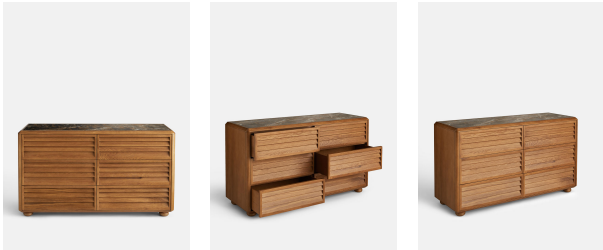

Lucia Six Drawer Dresser, Michelangelo Marble

£2,995 Regular

£2,546 Membership

Product details

A honed Michelangelo marble top sourced from Pakistan makes every one of our oak Lucia dressers one of a kind. Inspired by Soho House Rome, its louvre slatted design features six dovetail soft-close drawers with hidden recessed handles to stow away all your essentials in modern and functional style. Resting on bun legs with real brass detail, pair with other items from the Lucia range, including the three-drawer dresser. Oak wood dresser Brass inlay top with honed Michelangelo marble, sourced from Pakistan Louvre slatted fronts Hidden recessed handles Dovetail soft-close drawers Bun legs with real brass detail Inspired by Soho House Rome Shop more of our Lucia Michelangelo range [here](#)

Dimensions

H91 x W150 x D51cm / H35.8 x W59.1 x D20.1"

Weight

136kg / 299.8lbs

Details

Assembly required: No

Care instructions: Dust often using a clean, soft, dry and lint-free cloth. Blot

spills immediately and wipe with a clean, damp, cloth. We do not

recommend the use of chemical cleansers, abrasives or furniture

polish. Avoid contact with water and other liquids.

Drawer height: 7.9"

Drawer width: 26"

Feet: Plastic Glide

Frame: Oak Wood

Hardware: Brass

Material: Oak Wood, Plywood, MDF, Veneer Oak, Michelangelo Marble and Brass