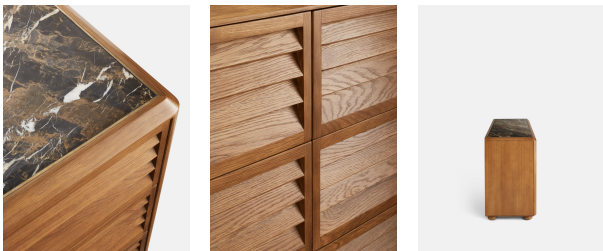

Weight

136kg / 299.8lbs