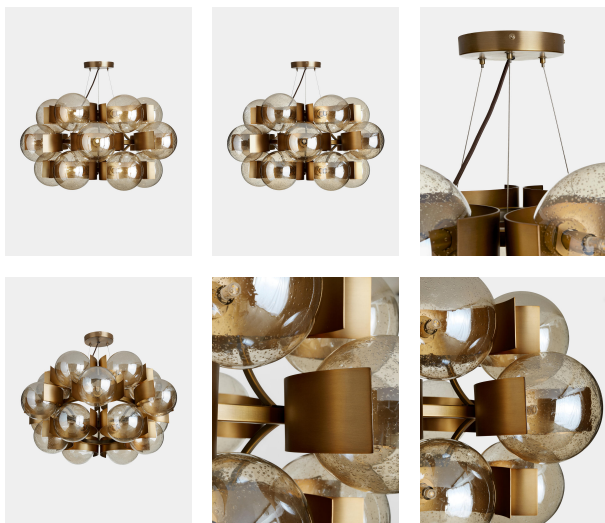

Allis Chandelier, Large, Us

£1,495 Regular

£1,271 Membership

Product details

Featuring 18 tinted glass globes on an antique brass frame, the Allis large chandelier is our rendition of the vintage-style lighting in The Allis restaurant at White City House. Antique brass-plated metal frames elevate the champagne-tinted glass globes, which feature tiny bubbles that cast shadows and create subtle texture.

Large pendant light with 18 glass globes
Champagne-tinted globes with bubbles throughout the glass
Antique brass metal frames behind globes
Adjustable height
Requires 18 x G9 / 28W max bulbs
Inspired by the lighting at White City House