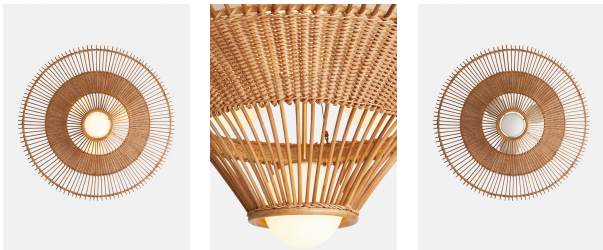

Lucas Chandelier, Us

£995

Regular

£846

Membership

Product details

A celebration of Filipino artisan techniques, the Lucas chandelier is woven using natural cane ribs and rattan; typical materials commonly used in the Philippines. An opaque glass globe is enveloped in a circular rattan shade, which is a highly sustainable and progressive tropical wood that renews every five to seven years. Display this chandelier in a hallway, bedroom or dining area to recall the relaxing coastal interiors at Soho Roc House.

- Handwoven chandelier
- Natural rattan and cane ribs
- Circular shape
- Opaque glass globe
- Rattan is a highly sustainable material
- Requires four x E26 / max 60W bulbs
- Inspired by Soho Roc House

Dimensions

Product dimensions: H54 x W119 x D119cm / H21.3 x W46.9 x D46.9"

Product weight: 6kg / 13.2lbs

Packaged or boxed dimensions: H45 x W122 x D122cm / H17.7 x W48 x D48"

Packaged or boxed weight: 9kg / 19.8lbs