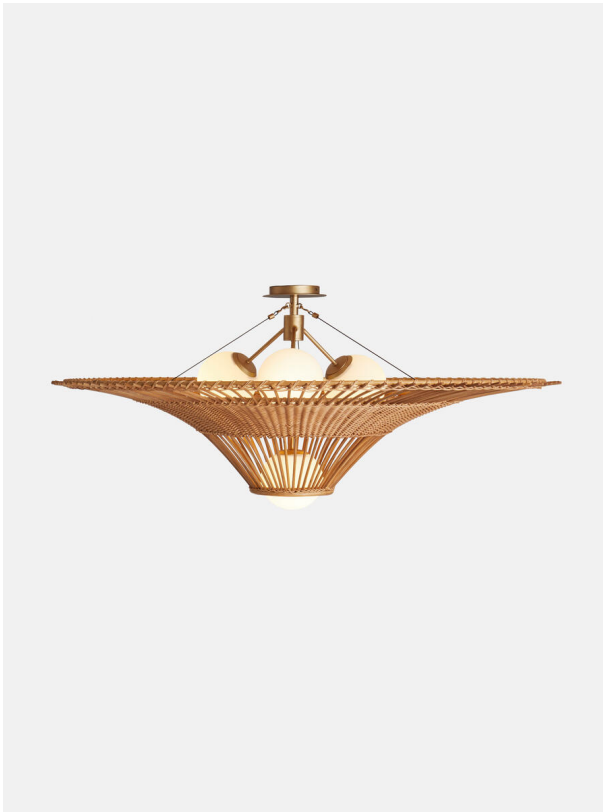

Lucas Chandelier, Us

£995

Regular

£846

Membership

Product details

A celebration of Filipino artisan techniques, the Lucas chandelier is woven using natural cane ribs and rattan; typical materials commonly used in the Philippines. An opaque glass globe is enveloped in a circular rattan shade, which is a highly sustainable and progressive tropical wood that renews every five to seven years. Display this chandelier in a hallway, bedroom or dining area to recall the relaxing coastal interiors at Soho Roc House.

- Handwoven chandelier
- Natural rattan and cane ribs
- Circular shape
- Opaque glass globe
- Rattan is a highly sustainable material
- Requires four x E26 / max 60W bulbs
- Inspired by Soho Roc House

Dimensions

Product dimensions: H54 x W119 x D119cm / H21.3 x W46.9 x D46.9"

Product weight: 6kg / 13.2lbs

Packaged or boxed dimensions: H45 x W122 x D122cm / H17.7 x W48 x D48"

Packaged or boxed weight: 9kg / 19.8lbs