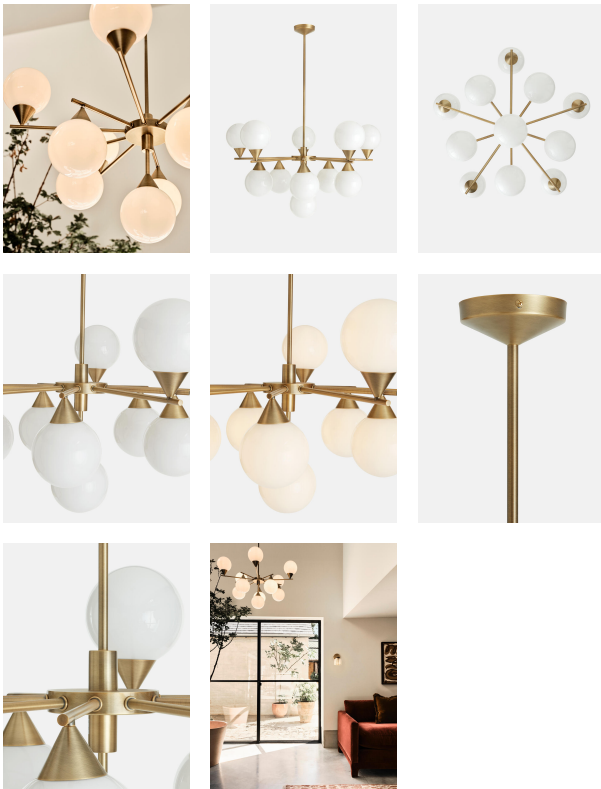

Spindle Chandelier, Us

£1,950 Regular

£1,658 Membership

Product details

The Spindle chandelier is a structural piece with a plated antique brass frame and milky white glass orbs. Place it above a dining table to recreate the ambient glow in the club spaces at White City House.

Plated antique brass
Milky white glass globes
Requires 11 x E12 / 5W max bulbs
Inspired by White City House

Dimensions

H133 x W90 x D90cm / H52.4 x W35.4 x D35.4"

Weight

8.2kg / 18.1lbs

Details

Material: Plated Brass and Glass

Cable & Ceiling Rose

Cable Length: 6"

Height Adjustable: Yes

Minimum Height: 28.8"

Maximum Height: 52.5"

Ceiling Rose Diameter: 4.3"

Bulb Specification

Bulb(s) Included: No