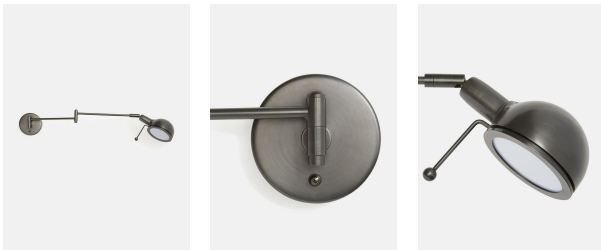

SOHO HOME

Reade Wall Light, Blackened Nickel, Us

£295 Regular

£251 Membership

Product details

The Reade was designed for Soho House Chicago and is now used everywhere from Babington to Soho Farmhouse, due to its versatility and classic design. With a nod to 1950s studio wall lights, it combines Mid Century style with modern functionality and is ideal for a bedside or reading corner.

- Adjustable, wall-mounted reading light in blackened nickel finish
- Hinged arm and pivoting shade allow light to be directed
- Frosted glass disc diffuses glare without compromising light
- Flick switch on wall fixture
- Used at Soho House Chicago and Soho Farmhouse

Dimensions

H17 x W11 x D39.5cm / H6.7 x W4.3 x D15.6"

Weight

2kg / 4.4lbs

Details

Material: Nickel

Bulb Specification

Bulb(s) Included: No

Bulb Specification: E14 SES Pygmy Halogen up to 25W or LED 4W

Assembly & Technical

Assembly Required: No

Dimmable: No

Height Adjustable: Yes

Electrician Required: We recommend using a qualified electrician for installation