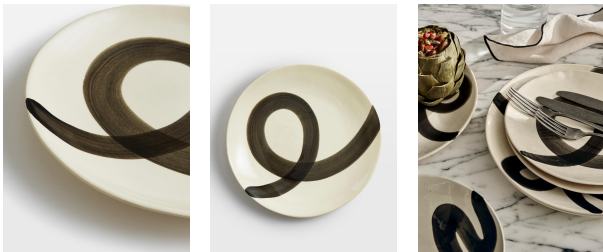

SOHO HOME

Wonkiware Side Plate

£15 Regular

£12 Membership

Available in

Jug

Product details

Wonki Ware is a South African tableware brand that creates durable tableware to enhance your everyday. Using an artisanal process, each piece involves moulding, shaping, smoothing and painting clay in 15 different stages of the design journey.

In this exclusive collaboration, the tableware features a painterly black swirl on light speckled clay, designed by our in-house team and brought to life by the skilled artisans at Wonki Ware. Use this side plate to reference the natural tones at Soho Beach House Canouan, and to honour age-old pottery techniques.

- Exclusive collaboration with Wonki Ware
- Light speckled clay side plate
- Black painterly swirl, designed in-house
- Handmade by artisans in South Africa
- Made using traditional pottery techniques
- Each piece is entirely unique
- Inspired by Soho Beach House Canouan

Dimensions

H23 x W23 x D2cm / H9 x W9 x D1"

Weight

0.418kg / 0.9lbs

Details

Materials: Stoneware
Dishwasher Safe: Yes
Microwave Safe: Yes
Oven Safe: No