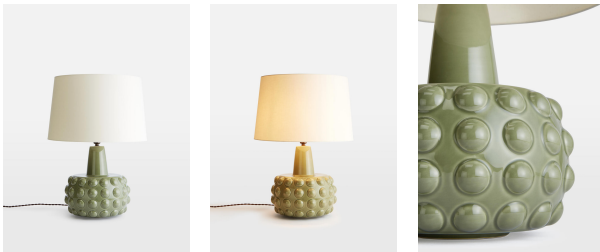

### Available in

Green

Mustard

Oatmeal

### Product details

The Faro ceramic table lamp is handcrafted in Portugal and characterised by a short, rounded base with oversized, dotted detail. Washed with an artisanal glaze, this dimmable lamp is complete with a soft, natural linen shade. Pair two together to create an ambient glow, reminiscent of the bedroom lamps in Soho House Rome.

- Ceramic table lamp
- Dimmable
- Linen shade
- Glazed rounded base with textured dots
- Made in Portugal
- Inspired by Soho House Rome

### Dimensions

H37.5 x W26.8 x D26.8cm / H14.8 x W10.6 x D10.6"