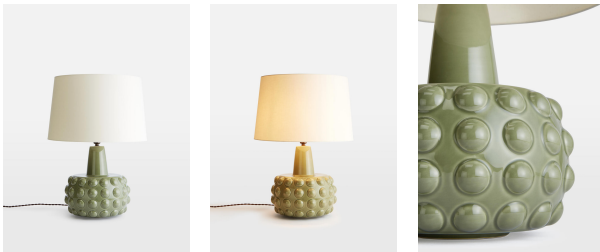

Faro Table Lamp, Green, Us

£270

Regular

£216

Membership

Available in

Green

Mustard

Oatmeal

Product details

The Faro ceramic table lamp is handcrafted in Portugal and characterised by a short, rounded base with oversized, dotted detail. Washed with an artisanal glaze, this dimmable lamp is complete with a soft, natural linen shade. Pair two together to create an ambient glow, reminiscent of the bedroom lamps in Soho House Rome.

- Ceramic table lamp
- Dimmable
- Linen shade
- Glazed rounded base with textured dots
- Made in Portugal
- Inspired by Soho House Rome

Dimensions

Product dimensions: H37.5 x W26.8 x D26.8cm / H14.8 x W10.6 x D10.6"