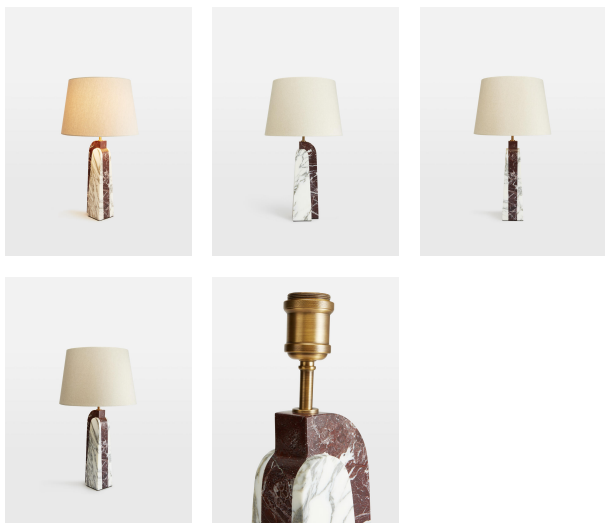

Darcy Marble Table Lamp, White, Us

£495 Regular

£421 Membership

Product details

This sculptural lamp is carved from three marble panels with natural variations to create a truly unique base. Topped with a lined natural linen shade, the Darcy table lamp is complete with antique brass accents. Display it on a bedside table, or next to a sofa to create warmth and ambience.

Honed solid white marble base Carved from three marble panels Sculpted design Antique brass detail Lined natural linen shade Each piece is unique due to natural variations in the stone Requires one x E26 / 60W max / Type A dimmable bulb Inspired by Soho House Rome