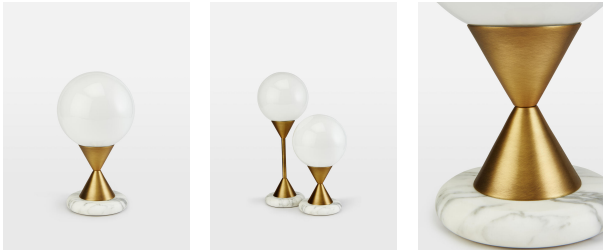

Spindle Table Lamp, Small, Us

£225

Regular

£191

Membership

Product details

The small Spindle table lamp is a structural piece, made from sculpted white marble and plated antique brass with a white glass orb. Place it on a desk or side table to recreate the ambient glow in the club spaces at White City House.

- Sculpted white marble
- Plated antique brass
- Gloss white glass globe
- Each piece is entirely unique due to natural variations in the stone
- Dimmable
- Large version available
- Inspired by White City House

Dimensions

Product dimensions: H38.5 x W15 x D15cm / H15.2 x W5.9 x D5.9"

Product weight: 2kg / 4.4lbs

Packaged or boxed dimensions: H57 x W37 x D47cm / H22.4 x W14.6 x D18.5"

Packaged or boxed weight: 4kg / 8.8lbs