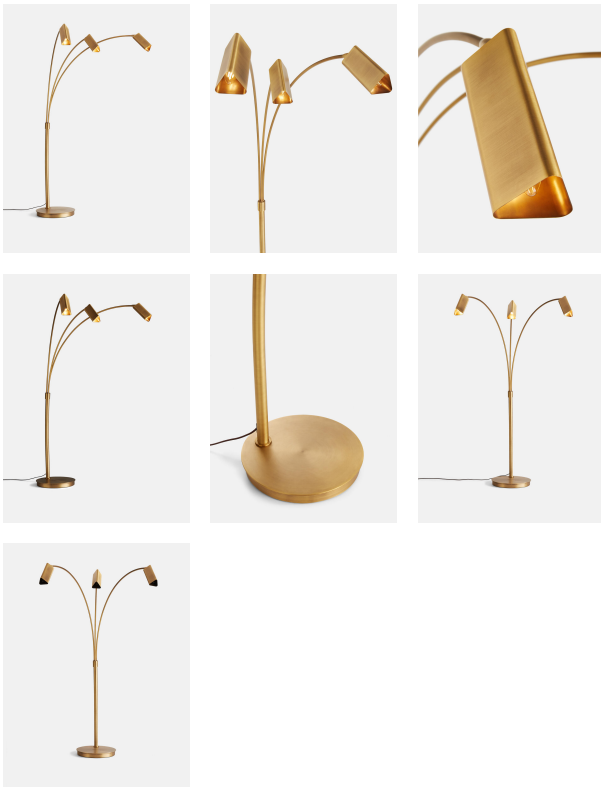

Selina Multi-head Floor Lamp, Us

£1,195

Regular

£956

Membership

Product details

The Selina floor lamp is designed with a solid brass base, also known as raw or uncoated brass. Ours is brushed to give the lamp an antique feel, and is left without a protective coating. It therefore ages over time to develop a beautiful patina that adds character to new and old homes alike. Triangular shades unfurl outwards to create directional lighting for a standout effect. Display this floor lamp in an open living area, office or bedroom to echo the ambient lighting styles at 180 House.

- Antique solid brass
- Sturdy solid brass frame
- Directional shades
- Task heads
- Inspired by 180 House

Dimensions

Product dimensions: H180 x W36 x D137cm / H70.9 x W14.2 x D53.9"

Product weight: 22.5kg / 49.6lbs

Packaged or boxed dimensions: H158 x W49 x D22cm / H62.2 x W19.3 x D8.5"

Packaged or boxed weight: 26.6kg / 58.6lbs

Details

Material: Brass

Bulb Specification

Bulb(s)Included: No

Bulb Required: 3 / E12 / 6W Maximum / Type B LED