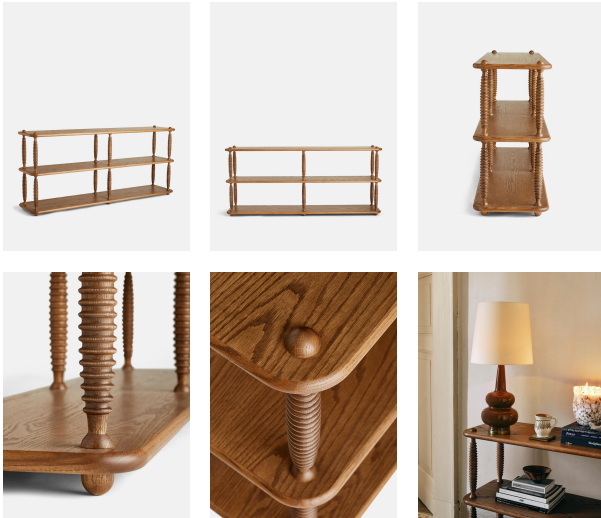

Cleo Shelving

£1,595

Regular

£1,356

Membership

Product details

Taking cues from Soho House Hong Kong, our Cleo shelving unit is inspired by our Bari floor lamp, and is finished with turned spindles that are made from solid oak. Designed to be used either for shelving or as a room divider, it will suit both modern and traditional interiors.

- Free-standing oak shelving unit
- Turned solid oak spindles
- Comes fully assembled
- Inspired by Soho House Hong Kong

Dimensions

Product dimensions: H81 x W180 x D40cm / H31.9 x W70.9 x D15.7"

Product weight: 42kg / 92.6lbs

Packaged or boxed dimensions: H86 x W188 x D48cm / H33.9 x W74 x D18.9"

Packaged or boxed weight: 54kg / 119lbs

Details

Adjustable shelf?: No

Assembly required: No

Care instructions: Dust often using a clean, soft, dry and lint-free cloth. Blot

Finish: Mid-tone Oak

Frame: Solid Red Oak

Material: Solid red oak and MDF

Removable legs: No

Shelf dimensions: H34 x W80 x D40cm