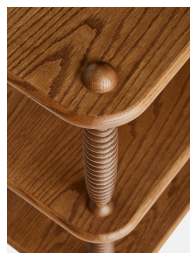

Details

Adjustable shelf?: No

Assembly required: No

Care instructions: Dust often using a clean, soft, dry and lint-free cloth. Blot spills immediately and wipe with a clean, damp, cloth. We do not

recommend the use of chemical cleansers, abrasives or furniture

polish. Avoid contact with water and other liquids.

Clearance: 26.4"

Feet: Plastic glide

Finish: Mid-tone Oak

Frame: Solid Red Oak

Material: Solid red oak and MDF

Removable legs: No

Shelf dimensions: H34 x W80 x D40cm