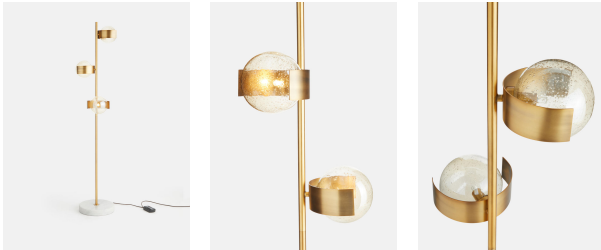

SOHO HOME

Allis Floor Lamp, White, Us

£295 Regular

£236 Membership

Product details

Featuring three tinted glass globes on an antique brass frame, the Allis floor lamp is our rendition of the vintage-style lighting in The Allis restaurant at White City House. A brass-plated metal frame and white marble base elevate the champagne-tinted glass globes, which feature tiny bubbles that cast shadows and create subtle texture. Also available as a chandelier style.

Floor lamp with three glass globes

Champagne-tinted globes with bubbles throughout the glass Brass-plated metal finish Bulb included

Requires three x G9/ 28W bulbs White marble base

Available as a chandelier style Inspired by the lights in The Allis at White City House

Dimensions

H161 x W35 x D34cm / H63.4 x W13.8 x D13.4"

Weight

13.3kg / 29.3lbs

Details

Material: Marble, Glass and Metal

Bulb Specification

Bulb(s)Included: Yes