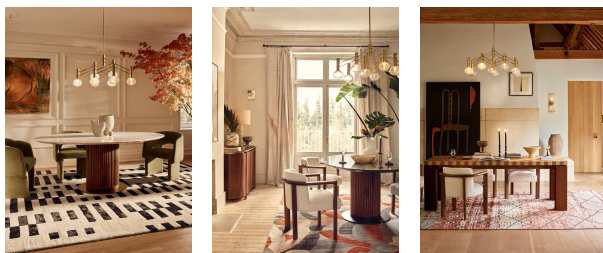

Josephine Chandelier, Us

£1,795 Regular

£1,526 Membership

Product details

The Josephine chandelier is a vintage Italian design, drawing inspiration from Soho House Rome and its immediate surroundings. The antique brass-plated frame can be adjusted to adapt to your room, while crackle-effect orbs bring texture to an ambient lighting scheme. This technique is created through a meticulous heating and moulding process, before the glass is placed into room-temperature water for thermal contraction to create the crackle.

Brass-plated chandelier Antique brass frame

Adjustable height Crackle-effect orb bulbs

Recommended bulb: Tala 2W Pygmy LED Inspired by Soho House Rome

Dimensions

H47 x W90 x D50cm / H18.5 x W35.4 x D19.7"