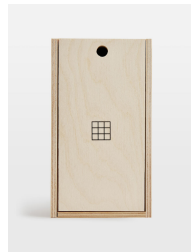

## Lady A Novelty Decoration, Us

£60 Regular

£51 Membership

### Product details

Add a touch of kitsch style to your place setting with our new Lady A bauble. Inspired by iconic Soho House novelties, including Greek Street and Soho Farmhouse milk floats, the ornament is crafted from hand-painted glass and cleverly formed into our signature Lady A rosé. Gift it to a rosé lover, or keep it for yourself and pair with other Soho House memorabilia to bring festive fun to your decor.

Lady A rosé novelty decoration Hand-painted glass Other novelty ornaments available Ribbon not included Presented in a keepsake plywood box Gold-tone tag with Soho House branding Inspired by Soho House novelties

### Dimensions

H13 x W3.7 x D3.7cm / H5.1 x W1.5 x D3.7"