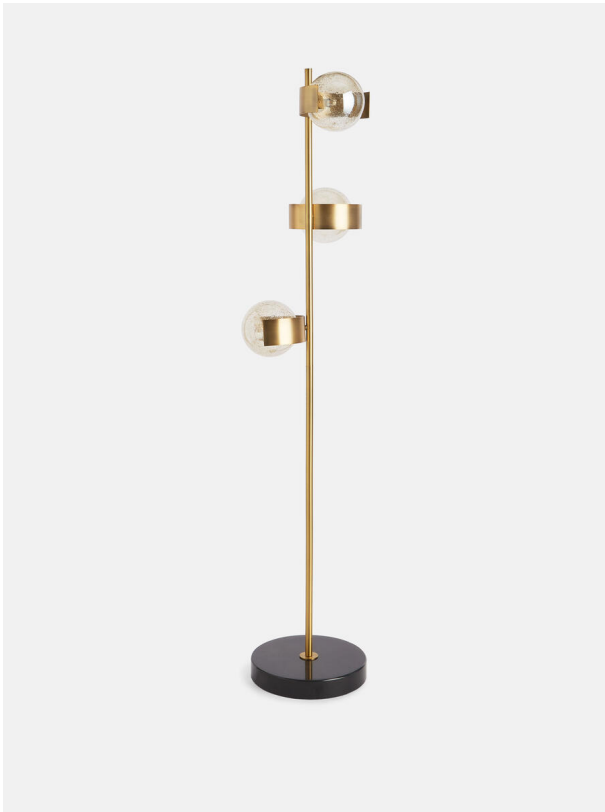

SOHO HOME

Allis Floor Lamp, Black, Us

£595 Regular

£506 Membership

Product details

Featuring three tinted glass globes on an antique brass frame, the Allis floor lamp is our rendition of the vintage-style lighting in The Allis restaurant at White City House. A brass-plated metal frame and black marble base elevate the champagne-tinted glass globes, which feature tiny bubbles that cast shadows and create subtle texture. Also available as a chandelier style.

Floor lamp with three glass globes
Champagne-tinted globes with bubbles throughout the glass
Brass-plated metal finish
Bulb included
Requires three x G9/ 28W bulbs
Available as a chandelier style
Inspired by the lights in The Allis at White City House

Dimensions

H161 x W35 x D34cm / H63.4 x W13.8 x D13.4"

Weight

13.3kg / 29.3lbs

Details

Material: Marble, Glass and Metal

Bulb Specification

Bulb(s)Included: Yes