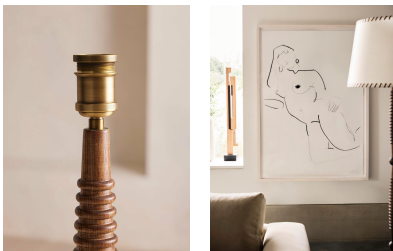

Bari Table Lamp, Us

£225

Regular

£191

Membership

Product details

Featuring a turned solid oak, ridged base, the Bari table lamp features a parchment shade with hand-threaded leather stitching on the top and bottom rims. Emitting a softly diffused light, the lamp's understated design will suit both modern and traditional interiors. Pair with the Bari floor lamp to recreate the lighting at Soho House Hong Kong.

- Hand-turned solid oak stand
- Parchment shade with leather stitching
- Foot dimmer
- Dimmable bulb
- Pair with the Bari floor lamp
- As seen in Soho House Hong Kong

Dimensions

Product dimensions: H67 x W40 x D40cm / H27 x W15.7 x D15.7"

Product weight: 2.7kg / 6lbs

Packaged or boxed dimensions: H43 x W43 x D65.5cm / H16.9 x W16.9 x D25.8"

Packaged or boxed weight: 4.6kg / 10.1lbs