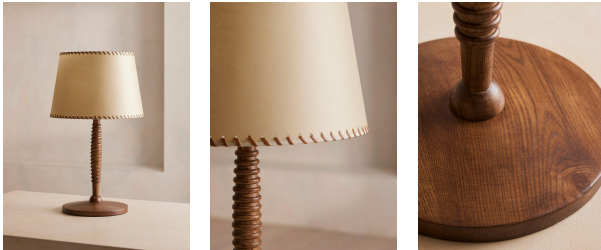

Bari Table Lamp, Us

£225

Regular

£191

Membership

Product details

Featuring a turned solid oak, ridged base, the Bari table lamp features a parchment shade with hand-threaded leather stitching on the top and bottom rims. Emitting a softly diffused light, the lamp's understated design will suit both modern and traditional interiors. Pair with the Bari floor lamp to recreate the lighting at Soho House Hong Kong.

- Hand-turned solid oak stand
- Parchment shade with leather stitching
- Foot dimmer
- Dimmable bulb
- Pair with the Bari floor lamp
- As seen in Soho House Hong Kong

Dimensions

Product dimensions: H67 x W40 x D40cm / H27 x W15.7 x D15.7"