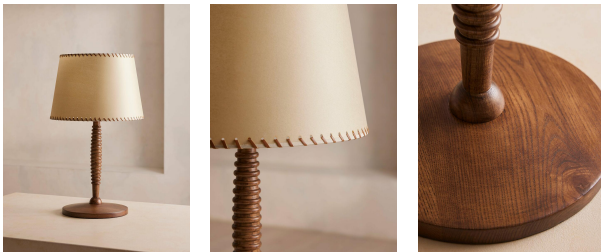

### Product details

Featuring a turned solid oak, ridged base, the Bari table lamp features a parchment shade with hand-threaded leather stitching on the top and bottom rims. Emitting a softly diffused light, the lamp's understated design will suit both modern and traditional interiors. Pair with the Bari floor lamp to recreate the lighting at Soho House Hong Kong.

- Hand-turned solid oak stand
- Parchment shade with leather stitching
- Foot dimmer
- Dimmable bulb
- Pair with the Bari floor lamp
- As seen in Soho House Hong Kong