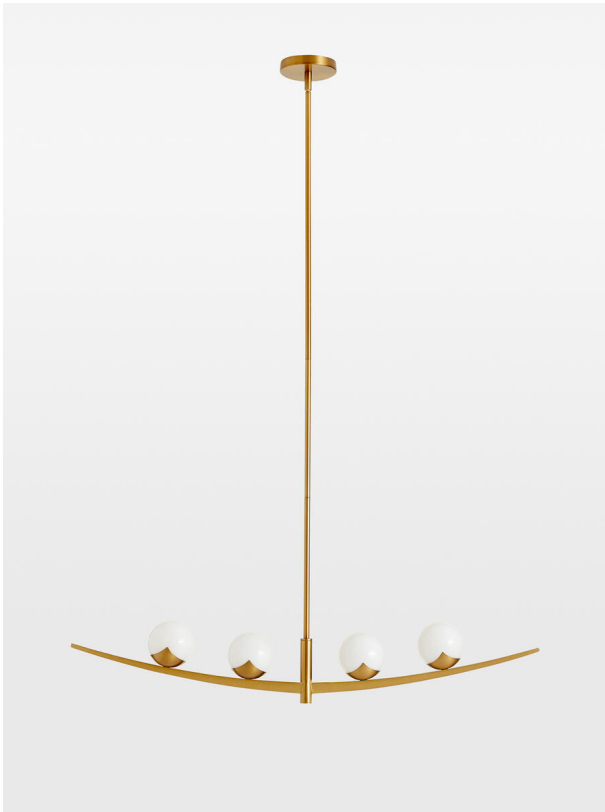

SOHO HOME

Ida Chandelier, Us

£225 Regular

£180 Membership

Product details

The ceiling lights at Soho House Rome formed the inspiration for the Ida chandelier, featuring a swooped antique brass frame with four opaque glass orbs. Use this versatile lighting option to bring a standout touch to your dining area.

- Chandelier with opaque orbs
- Swooped frame
- Adjustable pole kit included
- 4 / G9 / 4W Maximum
- Inspired by Soho House Rome

Dimensions

H140 x W99.8 x D10cm / H55.1 x W39.3 x D3.9"

Weight

2.7kg / 6lbs

Details

Materials: Metal and Glass

Cable & Ceiling Rose

Cable Length: 47"

Height Adjustable: Yes

Minimum Height: 19.8"

Maximum Height: 55"

Ceiling Rose Diameter: 12.8"