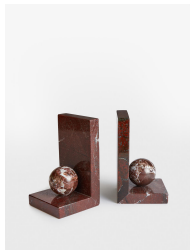

SOHO HOME

Prato Bookends

£160 Regular

£136 Membership

Product details

These weighty bookends are made from Rosso Levanto marble, recognised for its deep cherry-red tones, white veining and natural variations that make each piece entirely unique. A globe accent rests in the centre of each bookend to contrast the clean structure of the base. Use the bookends to stack and display your favourite novels, and to reference the decor seen at 180 House. Pair of Rosso Levanto marble bookends
Distinctive natural veining Inspired by 180 House

Dimensions

H10.7 x W10.7 x D10.1cm / H4.2 x W4.2 x D4"

Weight

2kg / 4.4lbs

Details

Assembly required: No

Bathroom safe: No

Care instructions: Fragile, handle with care. Wipe with a damp cloth

Construction: Indoor

Material: Stoneware

Watertight: No