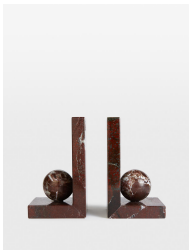

SOHO HOME

Prato Bookends

£160 Regular

£136 Membership

Product details

These weighty bookends are made from Rosso Levanto marble, recognised for its deep cherry-red tones, white veining and natural variations that make each piece entirely unique. A globe accent rests in the centre of each bookend to contrast the clean structure of the base. Use the bookends to stack and display your favourite novels, and to reference the decor seen at 180 House. Pair of Rosso Levanto marble bookends
Distinctive natural veining Inspired by 180 House

Dimensions

H10.7 x W10.7 x D10.1cm / H4.2 x W4.2 x D4"

Weight

2kg / 4.4lbs

Details

Assembly required: No

Bathroom safe: No

Care instructions: Fragile, handle with care. Wipe with a damp cloth

Construction: Indoor

Material: Stoneware

Watertight: No