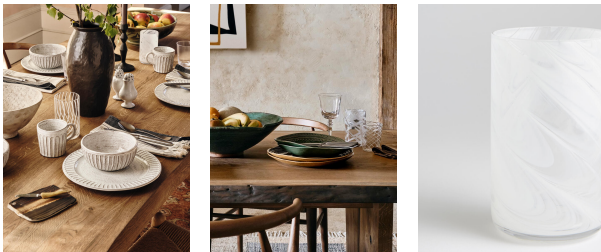

Poldo Glasses, Set Of Four

£85 Regular

£72 Membership

Product details

Inspired by Italian glassware, our assorted Poldo highball glasses nod to the pieces seen in Soho House Rome and feature four different spiral designs for a playful touch. We suggest using them to serve long cocktails.

- Assorted glass tumblers
- Set of four
- Four different designs
- Hand-drawn swirl patterns
- Lightweight feel
- Hand wash
- Inspired by Soho House Rome

Dimensions

H12 x W34 x D34cm / H4.7 x W13.4 x D13.4"