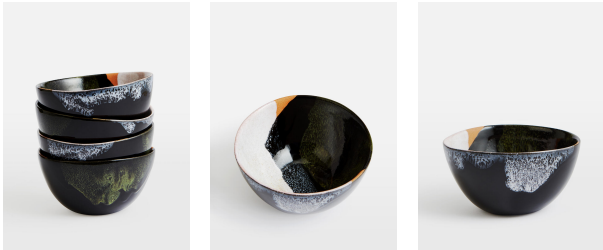

## Forelle Cereal Bowl, Set Of Four

£70 Regular

£60 SOHO HOME+

### Product details

Inspired by vintage tableware, the Forelle cereal bowls are crafted from colourful reactive glazes combined to create a rustic effect. Each piece is pressed and decorated in Portugal using a free-hand technique for a truly original finish. Pair with other pieces in the collection to bring the rich colours of Soho House White City into your table setting.

- Cereal bowls
- Set of four
- Made from terracotta
- Colourful reactive glazes
- Textured
- Dripped effect
- Hand-decorated in Portugal
- Dishwasher and microwave safe
- Inspired by Soho House White City