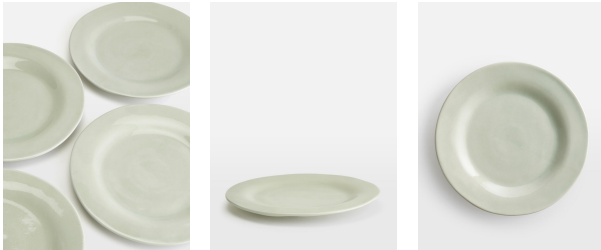

SOHO HOME

Livonia Side Plate, Set Of Four

£50 Regular

£40 Membership

Product details

The Livonia tableware range is handmade in Surrey, Britain, using a reactive ceramic glaze in a soft pistachio tone. Referencing the country dining arrangements in the Main Barn at Soho Farmhouse, the Livonia range is great for relaxed, everyday dining.

- Ceramic side plates
- Set of four
- Reactive glaze
- Pistachio colourway
- Inspired by Soho Farmhouse

Dimensions

H5 x W23 x D23cm / H2 x W9.1 x D9.1"

Weight

1kg / 2.2lbs

Details

Materials: Handmade Stoneware