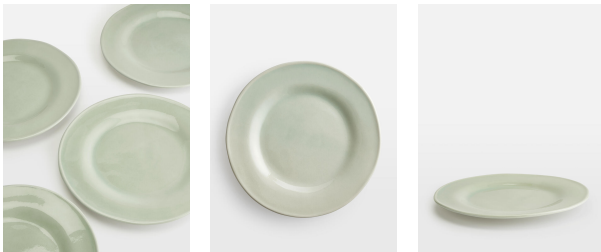

SOHO HOME

Livonia Rimmed Dinner Plate, Set Of Four

£70 Regular

£56 Membership

Product details

The Livonia tableware range is handmade in Surrey, Britain, using a reactive ceramic glaze in a soft pistachio tone. Referencing the country dining arrangements in the Main Barn at Soho Farmhouse, the Livonia range is great for relaxed, everyday dining.

- Ceramic dinner plates
- Set of four
- Reactive glaze
- Pistachio colourway
- Inspired by Soho Farmhouse

Dimensions

H5 x W28 x D28cm / H1 x W11 x D11"

Weight

1kg / 2.2lbs

Details

Materials: Handmade Stoneware