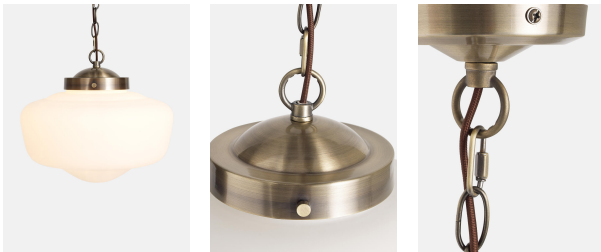

SOHO HOME

Horton Pendant

£285 Regular

£242 SOHO HOME+

Product details

With a mouth blown opal glass shade, this American schoolhouse style pendant is used at Soho Farmhouse, Shoreditch House and Soho Works. We hang these in clusters in the Houses so for the Soho House look hang a pair over your breakfast bar.

- American schoolhouse style pendant
- Mouth blown opal glass shade
- Height adjustable chain link and brown fabric flex
- Requires 1 E27 lightbulb, maximum wattage: 25W
- Use a CFL bulb for an allover white glow
- Used at Soho Farmhouse, Shoreditch House and Soho Works
- Suitable for use with the Tala Globe & Porcelain II bulbs

Dimensions

Height :117 cm

Width :40 cm

Depth :36 cm

Details

Dimensions: H117cm x D36cm

Materials: Glass, Steel, Plastic

Recommended Bulb Type: EDISON SCREW, E27 ES GLS HALOGEN 28W OR LED 6W

Number of Bulbs: 1

Weight: 2.1kg

Self Assembly Required: Y

Max Cable/Chain Length: 80cm

Height Adjustable: Y

Dimmer Switch Suitable: Y

Care Instructions: To clean, wipe the surface with a soft, clean cloth, slightly dampened with water. Do not use harsh chemicals or abrasive cleaners as they may damage the finish