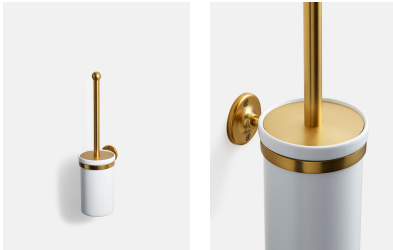

SOHO HOME

Cowshed Toilet Brush, Brass

£48 Regular

£41 SOHO HOME+

Available in

Stoneware, Stainless Steel

Product details

Bring a bit of Cowshed's spa style into your own home. The crisp, clean design of our durable white ceramic accessories makes them the perfect finishing touch for your bathroom.

- Ceramic toilet brush holder in brass bracket
- Pure white stoneware with a matte finish
- Wall-mounted bracket frees up floor space
- Simple design suits traditional and contemporary interiors

Dimensions

Height :9.8 cm
Width :9.8 cm
Depth :16.5 cm

Details

Dimensions: H10 x W9.9 x H38.5cm