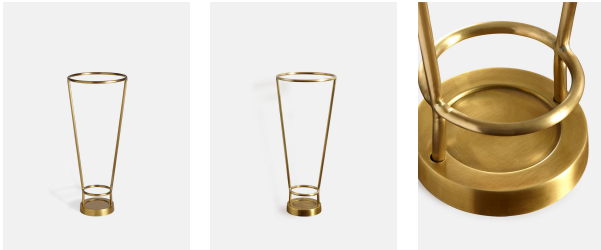

SOHO HOME

Meard Umbrella Stand, Brass

£180 Regular

£153 SOHO HOME+

Product details

- Brushed finish brass umbrella stand
- Weighty base prevents stand from tipping over when full
- Open-sided design allows umbrellas to dry faster
- Holds up to eight umbrellas
- Used in all our London Houses

Dimensions

Height :50 cm

Width :21.5 cm

Depth :21.5 cm

Details

Product Dimensions: L23cm x W23 x H51cm

Materials: Brass

Finish: Brushed Brass