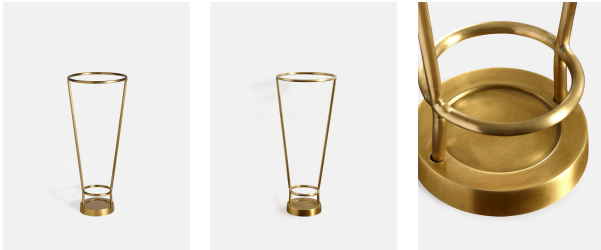

## Meard Umbrella Stand, Brass

£160 Regular

£136 Membership

### Product details

- Brushed finish brass umbrella stand
- Weighty base prevents stand from tipping over when full
- Open-sided design allows umbrellas to dry faster
- Holds up to eight umbrellas
- Used in all our London Houses

### Dimensions

H50 x W21.5 x D21.5cm / H19.7 x W8.5 x D8.5"