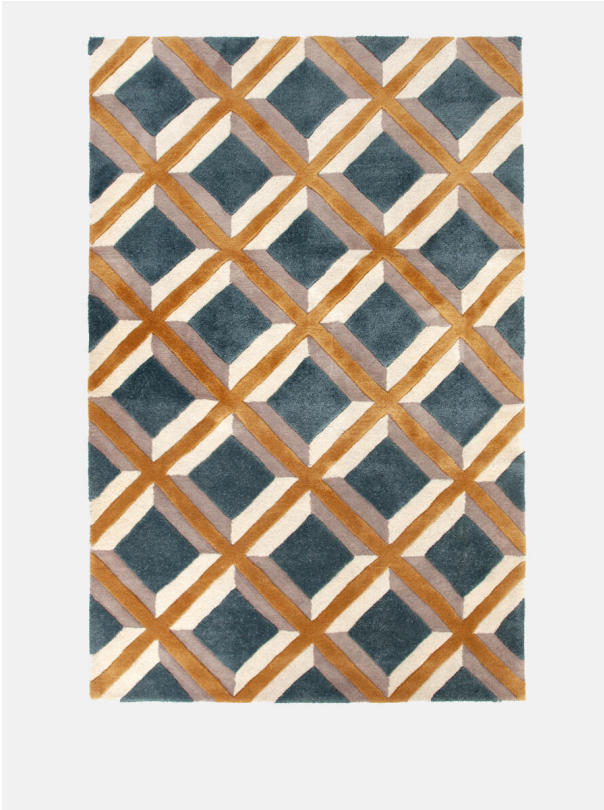

SOHO HOME

Jordaan Rug 120 X 180 Cm

£450 Regular

£383 SOHO HOME+

Sizes

120 x 180cm, 170 x 240cm, 240 x 300cm, 240 x 340cm
, 250 x 250cm

Product details

- Wool rug with geometric woven design
- Contrasting high and low pile gives a three dimensional texture
- Handtufted with handspun wool
- Seen in the Tiny bedrooms at Soho House Amsterdam

Dimensions

Height :120 cm

Width :180 cm

Depth :2 cm

Details

Dimensions: 120 x 180 cm

Fabric: 100% wool, cotton backing

Care Instructions: Vacuum your rug on a low-power setting and avoid using the brush. Remove liquid spills immediately by blotting with a clean, un-dyed cloth. The oil in the wool naturally repels dirt but professional rug cleaning is recommended for hard-to-remove stains. Avoid exposing your rug to direct or continuous sunlight. Use with rug underlay and with rug protectors under legs of heavy furniture. Do not pull loose ends, cut them with scissors and tuck them back into the rug's weave to prevent fraying. Turn your rug around occasionally to equalise wear.