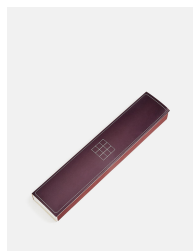

SOHO HOME

Match Box, Long

£12 Regular

£10 SOHO HOME+

Product details

- Long box of matches with white tips
- Purple Soho House box
- Ideal for lighting fires in fireplaces
- Approximately 45 matches

Dimensions

Height :29 cm

Width :6 cm

Depth :3 cm

Details

Dimensions: H29 x W6 x D3cm

Material: Wood and paper

Care Instructions: Strike gently away from the body. Keep away from children.