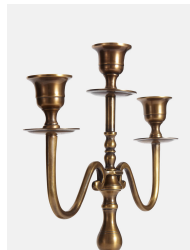

### Sizes

3 Arm, 5 Arm

### Product details

- Traditional three arm brass candelabra
- Perfect for a mantelpiece or dinner table
- Use with our tapered dinner candles
- Inspired by vintage candelabras in Soho House Greek Street, 76 Dean Street, Little House and High Road House

### Dimensions

Height :31 cm

Width :11 cm

Depth :24 cm