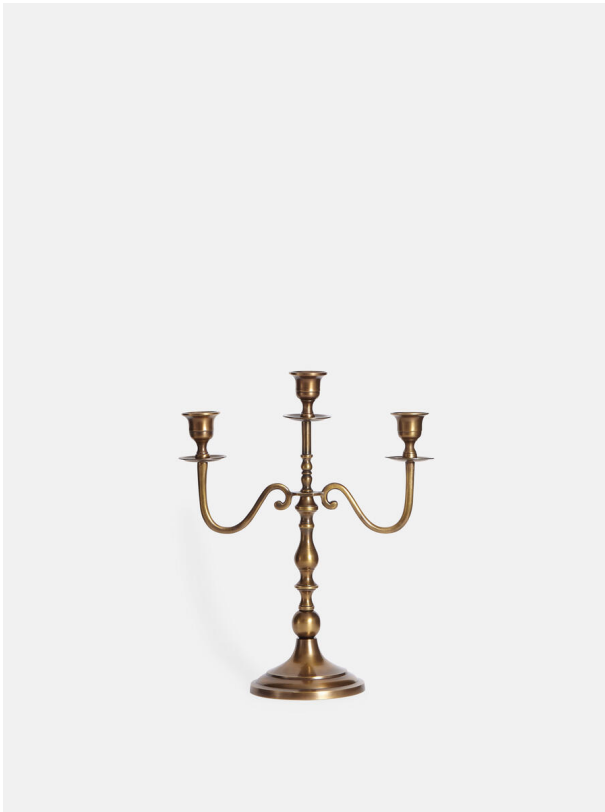

## 3 Arm House Brass Candelabra

£70 Regular

£60 SOHO HOME+

### Sizes

3 Arm, 5 Arm

### Product details

- Traditional three arm brass candelabra
- Perfect for a mantelpiece or dinner table
- Use with our tapered dinner candles
- Inspired by vintage candelabras in Soho House Greek Street, 76 Dean Street, Little House and High Road House

### Dimensions

Height :31 cm

Width :11 cm

Depth :24 cm