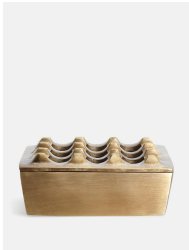

SOHO HOME

House Square Ashtray

£60 Regular

£51 Membership

Product details

- Square brass ashtray with lid
- Antique brass finish
- Inspired by a vintage '70s design
- Used on the terraces throughout the Houses from London to Amsterdam

Dimensions

H4.5 x W10.5 x D10.5cm / H1.8 x W4.1 x D4.1"

Weight

0.495kg / 1.1lbs

Details

Material: Brass

Care Instructions: Clean with a damp cloth