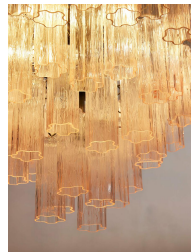

Juliana Chandelier, Us

£4,500 Regular

£3,825 Membership

Product details

You'll see multiples of our Venetian glass Juliana chandelier hanging at DUMBO House. Each features dozens of rose-tinted, scalloped glass tubular sections which are mouth-blown and hand-finished by skilled artisans in Venice.

- Chandelier handcrafted from Venetian glass
- Scalloped, rose-tinted tubular glass sections
- Glass sections suspended from aged brass finish metal frame
- Flex woven through decorative brass finish chain
- 7 / E26 / 40W maximum
- Made by hand by skilled artisans in Venice
- As seen at DUMBO House