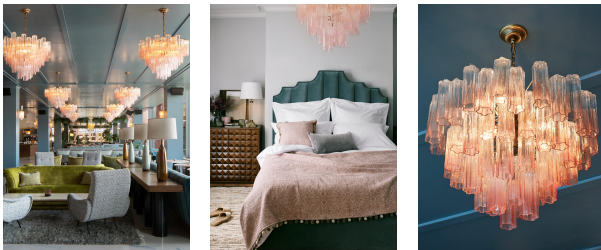

SOHO HOME

Juliana Chandelier Us

£3,950 Regular

£3,358 SOHO HOME+

Product details

You'll see multiples of our Venetian glass Juliana chandelier hanging at DUMBO House. Each features dozens of rose-tinted, scalloped glass tubular sections which are mouth-blown and hand-finished by skilled artisans in Venice.

- Chandelier handcrafted from Venetian glass
- Scalloped, rose-tinted tubular glass sections
- Glass sections suspended from aged brass finish metal frame
- Flex woven through decorative brass finish chain
- 7 / E26 / 40W maximum
- Made by hand by skilled artisans in Venice
- As seen at DUMBO House