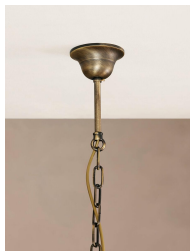

Juliana Chandelier, Us

£4,500

Regular

£3,825

Membership

Product details

You'll see multiples of our Venetian glass Juliana chandelier hanging at DUMBO House. Each features dozens of rose-tinted, scalloped glass tubular sections which are mouth-blown and hand-finished by skilled artisans in Venice.

- Chandelier handcrafted from Venetian glass
- Scalloped, rose-tinted tubular glass sections
- Glass sections suspended from aged brass finish metal frame
- Flex woven through decorative brass finish chain
- 7 / E26 / 40W maximum
- Made by hand by skilled artisans in Venice
- As seen at DUMBO House

Dimensions

Product dimensions: H50 x W75 x D75cm / H19.7 x W29.5 x D29.5"

Product weight: 44kg / 97lbs

Packaged or boxed dimensions: H50 x W55 x D75cm / H19.7 x W21.7 x D29.5"

Packaged or boxed weight: 44kg / 97lbs

Number of boxes: 3

* Box 1-3 : H50 x W55 x D75cm / H19.7 x W21.7 x D29.5"