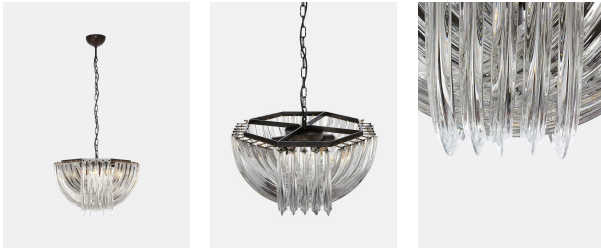

Belforter Chandelier

£2,800 Regular

£2,380 SOHO HOME+

Product details

Our Belforter chandelier is inspired by the vintage originals that can be founded on the 8th club floor at Soho House Berlin, where they are grouped in clusters above the tables. Murano glass sections hook onto finials extending from the frame, loop round and cross over each other in an Art Deco style. Murano glass is blown, cut and shaped using traditional techniques that are unique to the Venice region.

- Art Deco style chandelier in Murano glass
- Mouth-blown using traditional artisanal techniques in Venice
- Blackened brass framework
- Inspired by vintage chandeliers at Soho House Berlin

Dimensions

Height :50 cm

Width :60 cm

Details

Dimensions: H50 x W60cm

Weight: 35kgs

Chain Length: 2m

Bulb Types: E27 max 60W

Number of Bulbs: 5

Material: Italian handmade glass and iron brass finished.