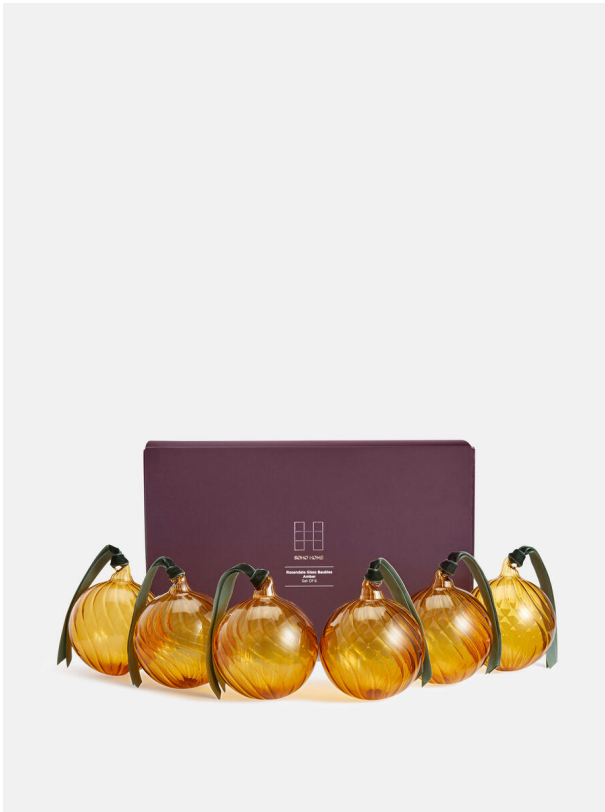

SOHO HOME

Rosendale Glass Bauble Set Of Six Amber

£15 Regular

£12 SOHO HOME+

Available in

Amber

Peach

Product details

- Set of six baubles in amber coloured glass
- Mouth blown with a spiral pattern
- Inspired by the Rosendale glassware at DUMBO House and Soho House Amsterdam

Dimensions

Height :9 cm

Width :8 cm

Depth :8 cm