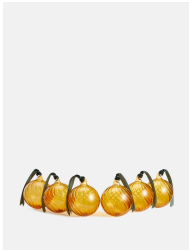

SOHO HOME

Rosendale Glass Bauble Set Of Six Amber

£15 Regular

£12 SOHO HOME+

Available in

Amber

Peach

Product details

- Set of six baubles in amber coloured glass
- Mouth blown with a spiral pattern
- Inspired by the Rosendale glassware at DUMBO House and Soho House Amsterdam

Dimensions

Height :9 cm

Width :8 cm

Depth :8 cm