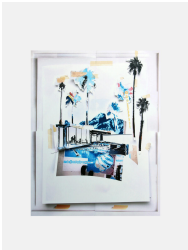

SOHO HOME

Paul Davies Built On Spec

£1,100 Regular

£935 SOHO HOME+

Product details

The first artwork Soho House Head of Collections Kate Bryan ever bought was by Paul Davis. She describes the work of the LA-based, Australian-born artist 'an enquiry into the relationship between the built and the natural environment. You'll often see mountainscapes, palm trees in with this duality of modern, urban architecture. Paul didn't want to make an edition of a painting, he wanted to make something special. The idea is that the texture is very self-evident - you can literally see the masking tape, you can see the feet... it's a very honest depiction and gives it this really cool edge.'

- Built on Spec by Paul Davies
- Archival Inkjet on Somerset Satin Enhanced 330gsm Paper
- Edition of 20
- Cut Edge
- H42 x W33cm
- Pieces feature in DUMBO House, Little Beach House Barcelona and Soho Warehouse, DTLA

Dimensions

H42 x W33 x D33cm / H17 x W13 x D13"

Weight

1kg / 2.2lbs

Details

Archival Inkjet on Somerset Satin Enhanced 330gsm
Please note that frame is not included.