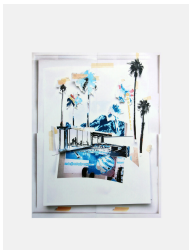

SOHO HOME

Paul Davies Built On Spec

£1,100 Regular

£935 SOHO HOME+

Product details

The first artwork Soho House Head of Collections Kate Bryan ever bought was by Paul Davis. She describes the work of the LA-based, Australian-born artist 'an enquiry into the relationship between the built and the natural environment. You'll often see mountainscapes, palm trees in with this duality of modern, urban architecture. Paul didn't want to make an edition of a painting, he wanted to make something special. The idea is that the texture is very self-evident - you can literally see the masking tape, you can see the feet... it's a very honest depiction and gives it this really cool edge.'

- Built on Spec by Paul Davies
- Archival Inkjet on Somerset Satin Enhanced 330gsm Paper
- Edition of 20
- Cut Edge
- H42 x W33cm
- Pieces feature in DUMBO House, Little Beach House Barcelona and Soho Warehouse, DTLA

Dimensions

Height :42 cm

Width :33 cm

Depth :33 cm

Details

Archival Inkjet on Somerset Satin Enhanced 330gsm

Dimensions: H42 x W33cm

Please note that frame is not included.