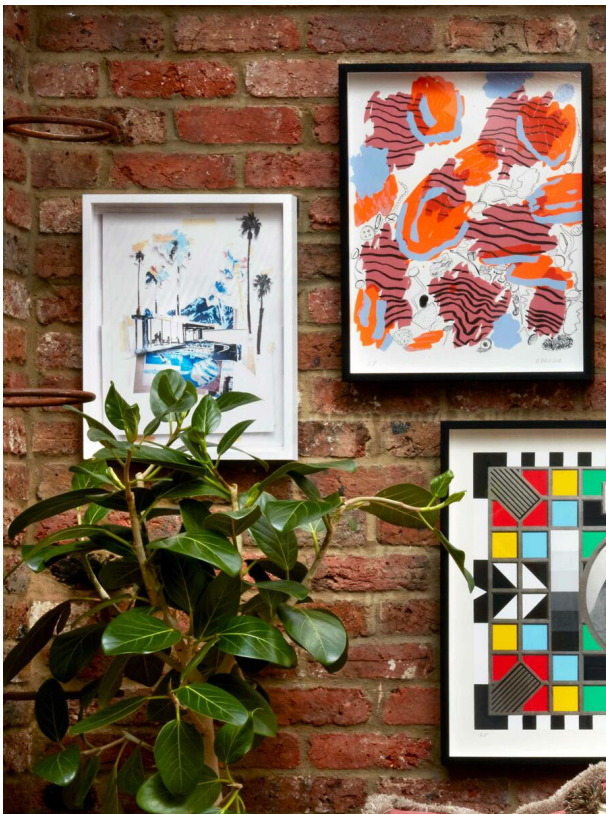

SOHO HOME

Paul Davies Built On Spec

£1,100 Regular

£935 SOHO HOME+

Product details

The first artwork Soho House Head of Collections Kate Bryan ever bought was by Paul Davis. She describes the work of the LA-based, Australian-born artist 'an enquiry into the relationship between the built and the natural environment. You'll often see mountainscapes, palm trees in with this duality of modern, urban architecture. Paul didn't want to make an edition of a painting, he wanted to make something special. The idea is that the texture is very self-evident - you can literally see the masking tape, you can see the feet... it's a very honest depiction and gives it this really cool edge.'

- Built on Spec by Paul Davies
- Archival Inkjet on Somerset Satin Enhanced 330gsm Paper
- Edition of 20
- Cut Edge
- H42 x W33cm
- Pieces feature in DUMBO House, Little Beach House Barcelona and Soho Warehouse, DTLA

Dimensions

Height :42 cm

Width :33 cm

Depth :33 cm

Details

Archival Inkjet on Somerset Satin Enhanced 330gsm

Dimensions: H42 x W33cm

Please note that frame is not included.