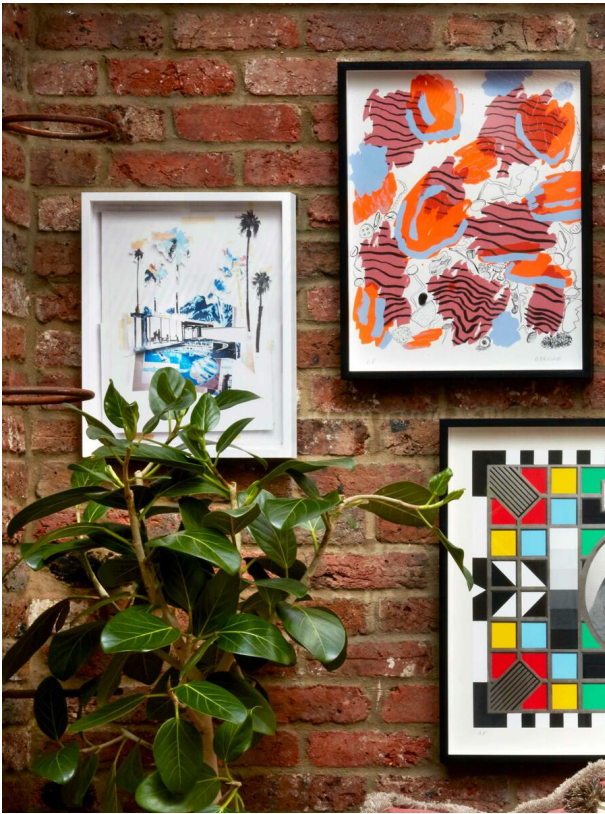

SOHO HOME

Paul Davies Built On Spec

£1,100 Regular

£935 SOHO HOME+

Product details

The first artwork Soho House Head of Collections Kate Bryan ever bought was by Paul Davis. She describes the work of the LA-based, Australian-born artist 'an enquiry into the relationship between the built and the natural environment. You'll often see mountainscapes, palm trees in with this duality of modern, urban architecture. Paul didn't want to make an edition of a painting, he wanted to make something special. The idea is that the texture is very self-evident - you can literally see the masking tape, you can see the feet... it's a very honest depiction and gives it this really cool edge.'

- Built on Spec by Paul Davies
- Archival Inkjet on Somerset Satin Enhanced 330gsm Paper
- Edition of 20
- Cut Edge
- H42 x W33cm
- Pieces feature in DUMBO House, Little Beach House Barcelona and Soho Warehouse, DTLA

Dimensions

H42 x W33 x D33cm / H17 x W13 x D13"

Weight

1kg / 2.2lbs

Details

Archival Inkjet on Somerset Satin Enhanced 330gsm
Please note that frame is not included.