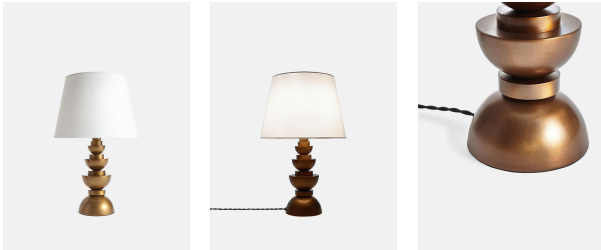

SOHO HOME

Elena Bronze Table Lamp

£185 Regular

£139 SOHO HOME+

Product details

Our Elena table lamp is inspired by the lamps in the bedrooms at Soho House Barcelona. It has a white linen shade and a striking stacked bronze finish base.

- Table lamp with off white linen shade
- Bronze finish base with stacked design
- Pair with Tala E14 bulb
- Inspired by the lamps at Soho House Barcelona

Dimensions

Height :45 cm

Width :34 cm

Depth :28 cm

Details

Dimensions: H46 x D28cm

Shade: H20 x D28cm

Base: H28 x D12cm

Materials: Iron, linen

Bulb Type: Edison Screw, E14 40W (Halogen 28W, LED 6W)

Number of Bulbs Required: 1

Self Assembly: No