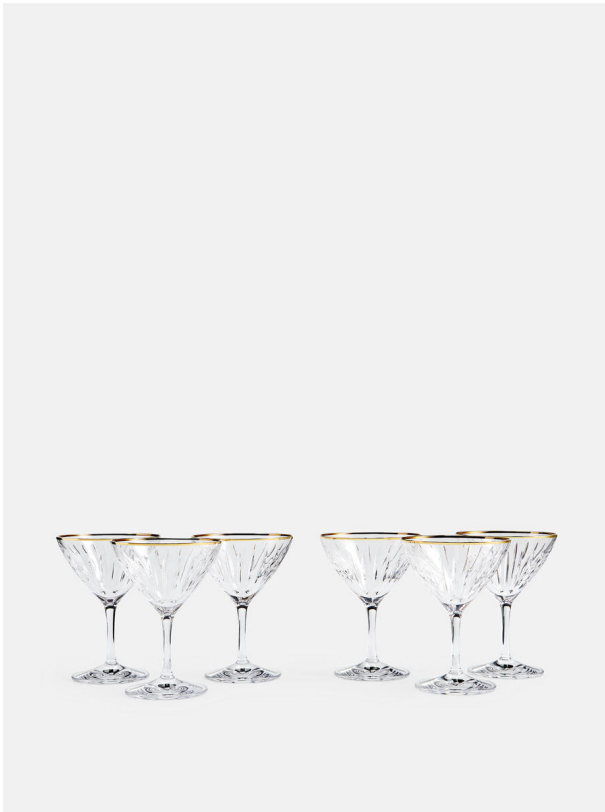

## Roebing Cut Crystal Cocktail Glass Gold Rim, Set Of Six

£240 Regular

£204 SOHO HOME+

### Product details

Named after John Augustus Roebing, who designed the Brooklyn Bridge, our Roebing cut crystal glasses were made exclusively for DUMBO House. The range is crafted from 24% lead crystal, which gives the glassware a weighty feel and a highly polished brilliance. Each piece is hand-finished with straight lines inspired by the cables on the bridge.

- Set of six gold rim cut crystal cocktail glasses
- Designed with a wider bowl for serving Champagne and cocktails
- Crystal has a weighty feel and a highly polished brilliance
- Each piece is hand finished
- Straight lines inspired by the cables on the Brooklyn Bridge
- Our Roebing cut crystal was designed for DUMBO House

### Dimensions

Height :14 cm

Width :10 cm

Depth :10 cm