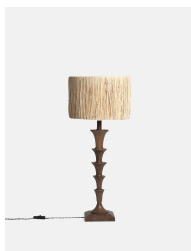

## Raffia Shade, 30cm Us

£110 Regular

£94 SOHO HOME+

### Sizes

30cm

### Product details

- Shade in natural, hand-tied raffia
- Hand made in Portugal
- Rustic style inspired by our beach Houses

### Dimensions

Height :21 cm

Width :30 cm

Depth :30 cm