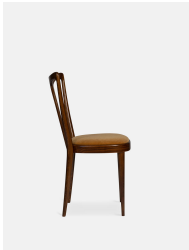

SOHO HOME

Pair Of Floyd Dining Chairs, Mustard Mohair

£795 Regular

£676 SOHO HOME+

Available in

Ink

Mustard

Ochre

Orange

Sage

Product details

- Mid Century style dining chair with upholstered seat
- Curved seat back
- Solid beech wood frame
- Seat upholstered in woven Belgian linen
- Inspired by the chairs at White City House

Dimensions

Height :92.5 cm

Width :42.5 cm

Depth :42.5 cm

Details

Dimensions: H36.4 x W16.7"

Seat Depth: 16.9"

Seat Height: 19.7"