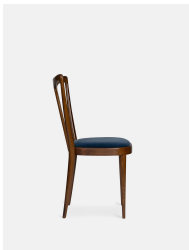

### Product details

- Mid Century style dining chair with upholstered seat
- Curved seat back
- Solid beech wood frame
- Seat upholstered in woven Belgian linen
- Inspired by the chairs at White City House

### Dimensions

Height :92.5 cm

Width :42.5 cm

Depth :42.5 cm