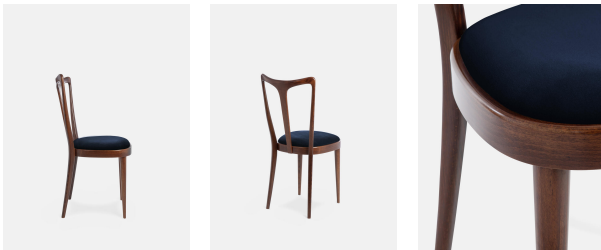

SOHO HOME

Pair Of Floyd Dining Chairs, Ink Velvet (us)

£345 Regular

£276 SOHO HOME+

Available in

Ink

Mustard

Ochre

Orange

Sage

Product details

- Mid Century style dining chair with upholstered seat
- Curved seat back
- Solid beech wood frame
- Seat upholstered in velvet
- Inspired by the chairs at White City House

Dimensions

Height :92.5 cm

Width :42.5 cm

Depth :42.5 cm

Details

Dimensions: H36.4 x W16.7"

Seat Depth: 16.9"

Seat Height: 19.7"

Fabric: Wool