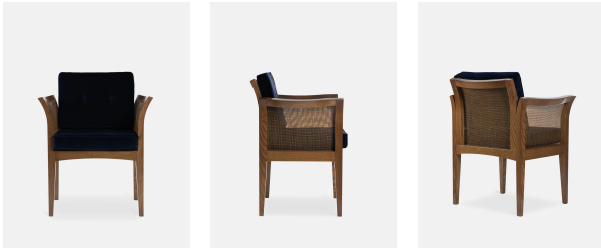

SOHO HOME

Willow Chair, Navy Velvet

£795 Regular

£676 SOHO HOME+

Product details

The Willow Chair is a mainstay in our Houses all over the world, from Soho Warehouse in Downtown LA, to our original House on London's Greek Street. Handmade in Italy from solid beech wood, it has a plush velvet seat and curved cane wings that make it a comfortable dining or occasional chair.

- Dining chair with solid beech wood frame and navy velvet seat
- Arms are made from woven cane using natural materials
- Handmade in Italy by skilled craftsmen

Dimensions

Height :74.5 cm

Width :50 cm

Depth :62 cm

Details

Dimensions: H81 x W71 x D64cm

Frame: Solid beech

Filling: Foam

Fabric: Velvet - 93% cotton/ 7% polyester

Care Instructions: Professional upholstery cleaner only