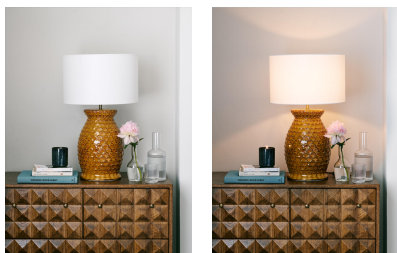

Catalina Table Light, Yellow

£195 Regular

£166 SOHO HOME+

Available in

Teal

Yellow

Product details

Inspired by the lamps on the bedside tables at Soho House Barcelona, the Catalina lamp has a distinctive glazed scalloped ceramic base, tonal variations to the glaze give each lamp a unique, hand-finished quality and the off white linen shade casts a softly diffused light.

- Table lamp with glazed scalloped leaf ceramic base
- Tonal variations to glaze
- Off white linen shade
- Pair with Tala E27 bulb
- Inspired by lamps at Soho House Barcelona

Dimensions

Height :62 cm

Width :38 cm

Depth :38 cm

Details

Dimensions: 40cm x 40cm x 65.5cm

Materials: Ceramic and linen

Bulb Type: Edison Screw, E27 60W (Halogen 42W, LED 10W)

Number of Bulbs Required: 1

Self Assembly: No

Adjustable: No