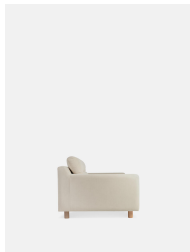

Nuno 2 Seater Sofa, Linen Natural

£2,429 Regular

£2,065 SOHO HOME+

Available in

Linen Antelope

Linen Dahlia

Linen Dark Navy

Linen Light Grey

Linen Loden

Linen Natural

Product details

Our Nuno sofa has been designed to be as comfortable and versatile as possible, with wide arm rests that are perfect for lounging and two separate cushions inside a single cover to give maximum shoulder and lumbar support (it's also zipped to the sofa back so it won't slide down). The low, streamlined profile has a relaxed feel and acts a blank canvas that can be updated with different cushions and throws, giving it real longevity.

- Low two seater sofa with wide arm rests
- Turned natural oak legs
- Back cushions attached to sofa with zip
- Hand made in the USA by skilled craftsmen
- Inspired by the sofa in the beach studio at Little Beach House Barcelona

Dimensions

H83.82 x W179.07 x D93.98cm / H33 x W70.5 x D36.5"

Weight

30kg / 66.1lbs

Details

Seat Depth: 23.25"

Seat Height: 16"

Arm Height: 23"