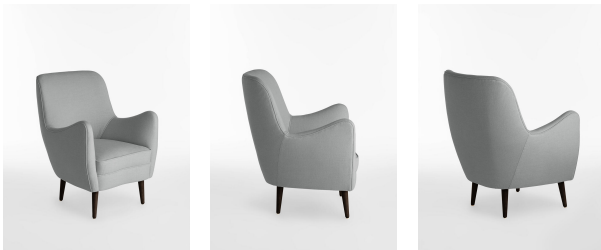

Parky Chair, Linen Light Grey

£1,689 Regular

£1,436 SOHO HOME+

Available in

- | | |
|---|---|
|  Linen Antelope |  Linen Dahlia |
|  Linen Dark Navy |  Linen Light Grey |
|  Linen Loden |  Linen Natural |
|  Velvet Currant |  Velvet Deep Green |
|  Velvet Fern |  Velvet Indigo |
|  Velvet Honey |  Velvet Cinnamon |
|  Velvet Smoke |  Velvet Ocean |

Product details

- Egg shaped occasional chair
- Solid birch wood frame
- Turned beech wood legs
- Hand made in the USA by skilled craftsmen
- Small footprint is ideal for compact spaces
- Inspired by similar shapes around the Houses

Dimensions

Height :91.44 cm
Width :68.58 cm
Depth :73.66 cm
Weight :25 kg

Details

Dimensions: H35.5 x W26.75 x D29"

Seat Depth: 19"

Seat Height: 18"

Arm Height: 26"

Foot Height: 7.75"